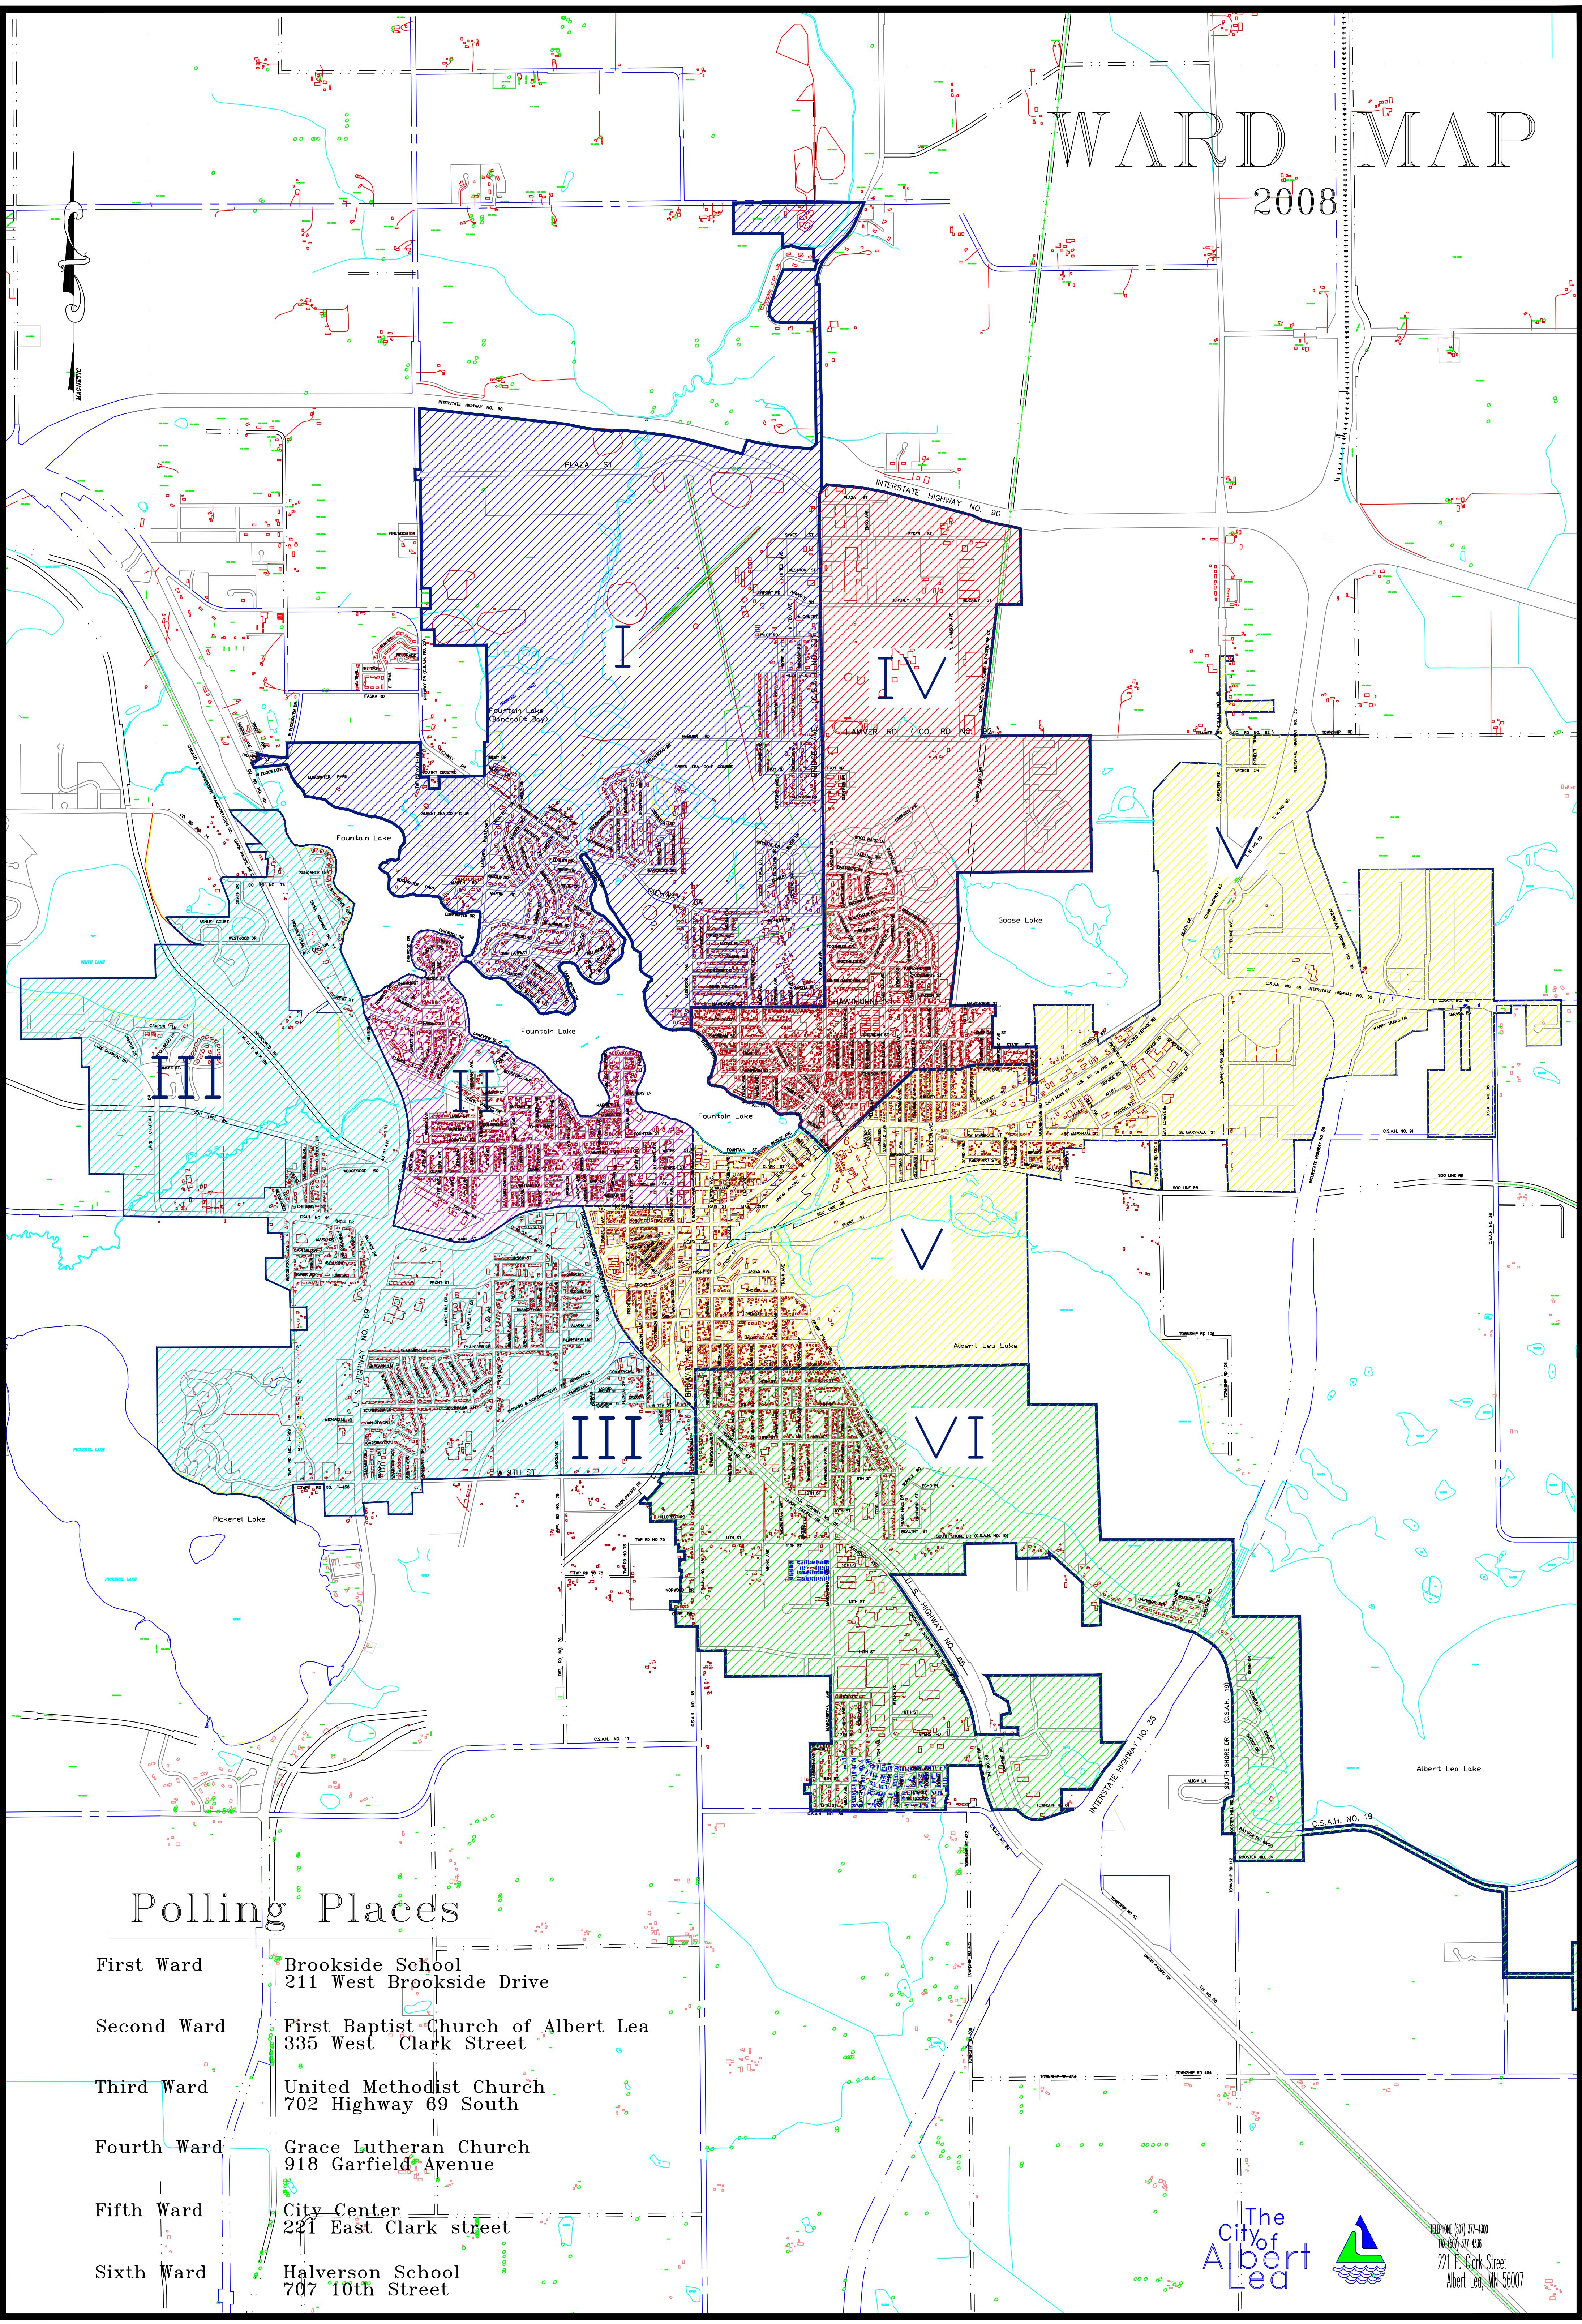

WARD MAP

2008

Polling Places

- First Ward Brookside School
211 West Brookside Drive
- Second Ward First Baptist Church of Albert Lea
335 West Clark Street
- Third Ward United Methodist Church
702 Highway 69 South
- Fourth Ward Grace Lutheran Church
918 Garfield Avenue
- Fifth Ward City Center
221 East Clark Street
- Sixth Ward Halverson School
707 10th Street